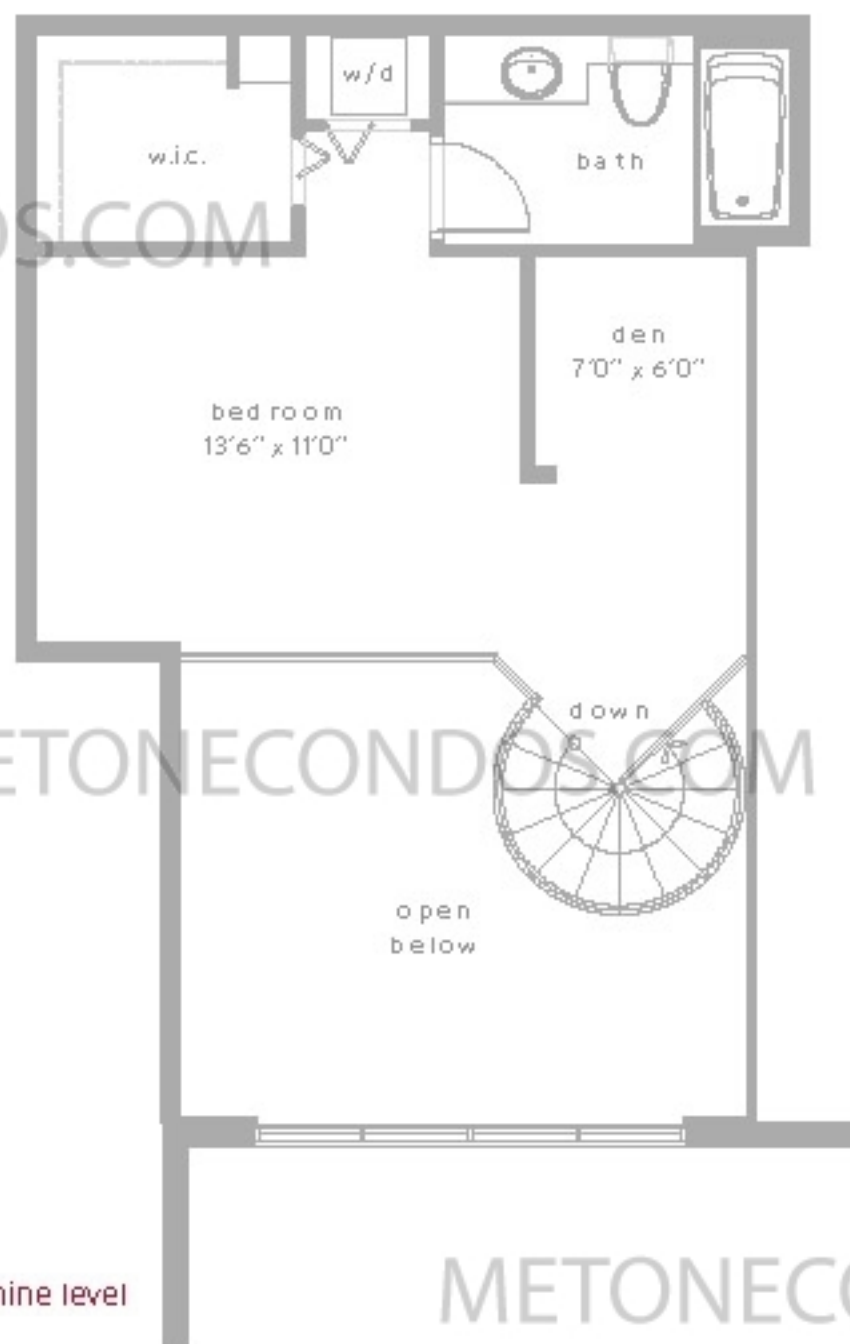

flat level

mezzanine level

loft residences

loft d
1 bed & 1-1/2 bath + den

residence	857 sq.ft.	80.6 m ²
terrace	110 sq.ft.	10.2 m ²
total	967 sq.ft.	90.8 m ²