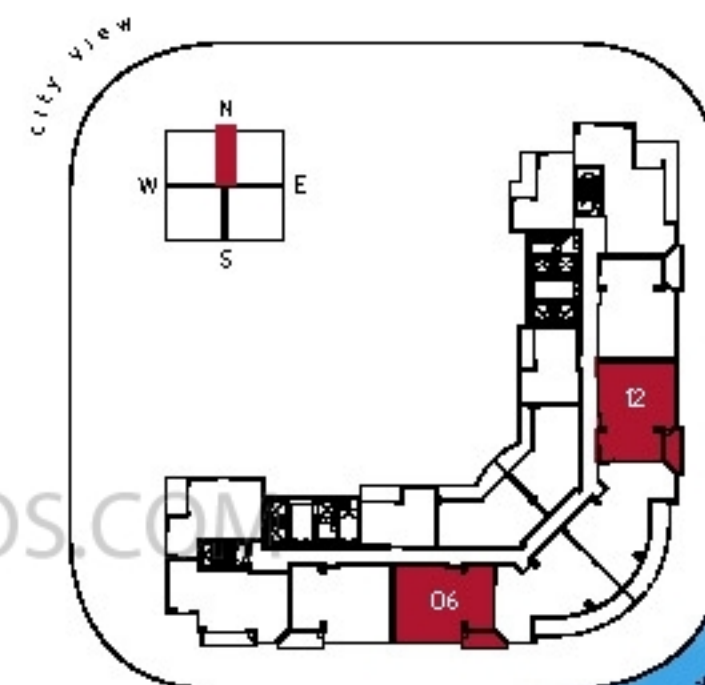

tower residences
unit e
2 bed & 2 bath

residence	1134 sq.ft.	105.4 m ²
terrace	109 sq.ft.	10.1 m ²
total	1243 sq.ft.	115.5 m²

Biscayne Bay