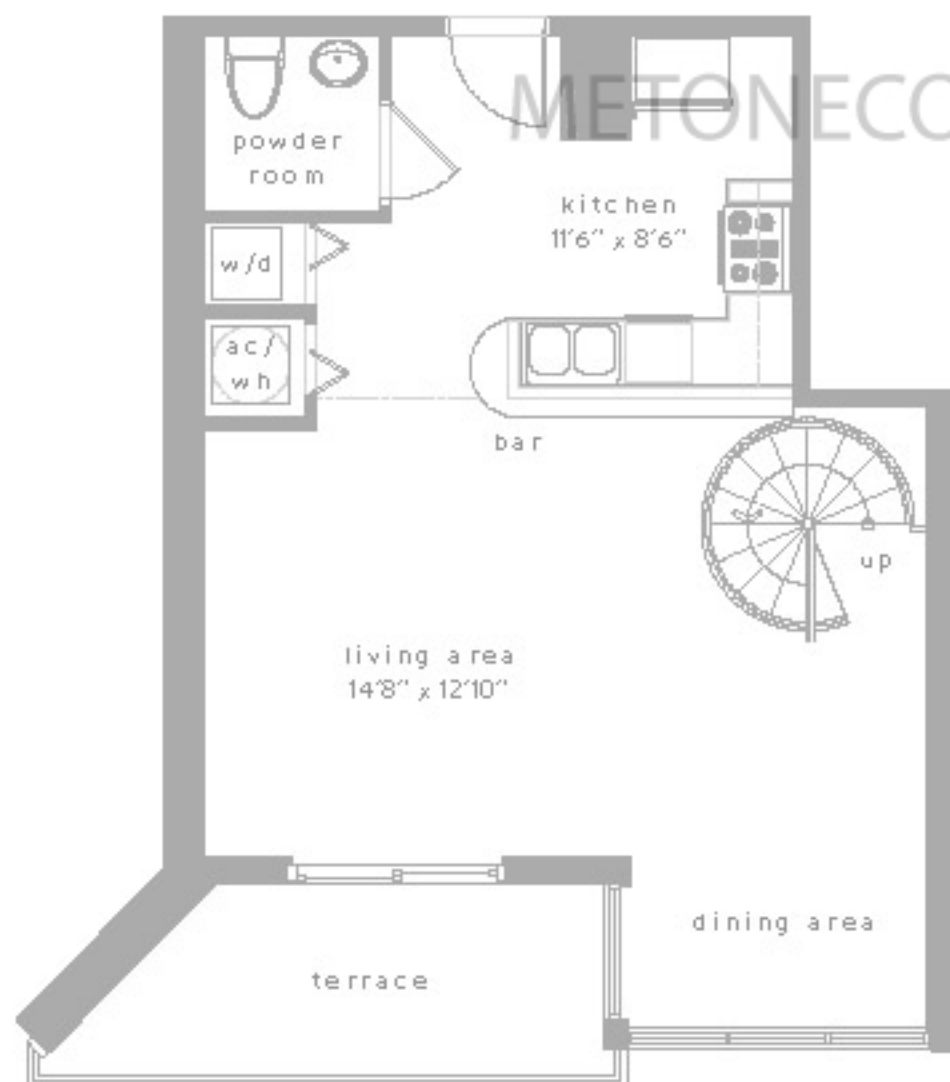

flat level

mezzanine level

loft residences

loft c
1 bed & 1-1/2 bath

residence	886 sq.ft.	82.3 m ²
terrace	90 sq.ft.	8.4 m ²
total	976 sq.ft.	90.7 m²