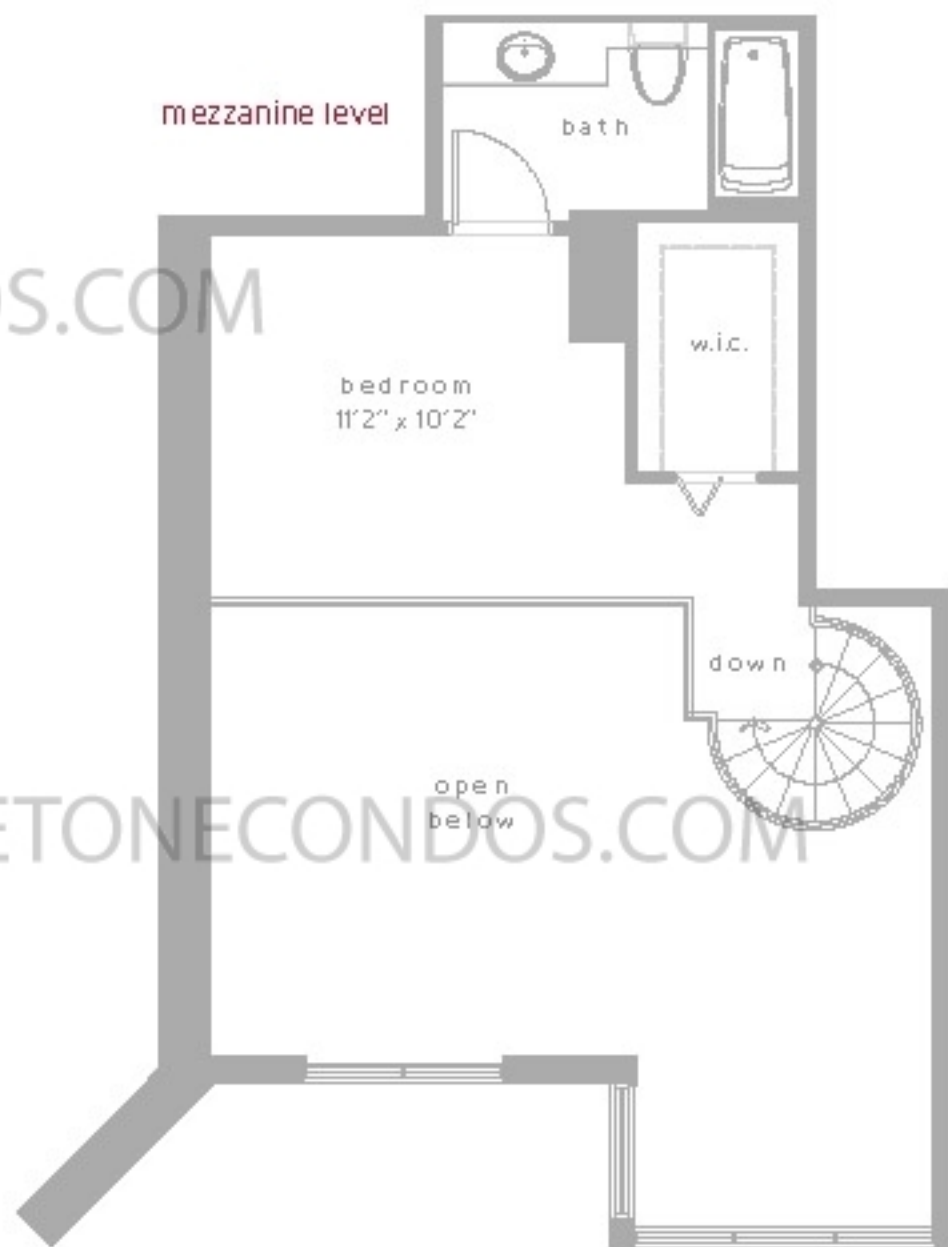

flat level

mezzanine level

loft residences

loft c
1 bed & 1-1/2 bath

residence	886 sq.ft.	82.3 m ²
terrace	90 sq.ft.	8.4 m ²
total	976 sq.ft.	90.7 m²