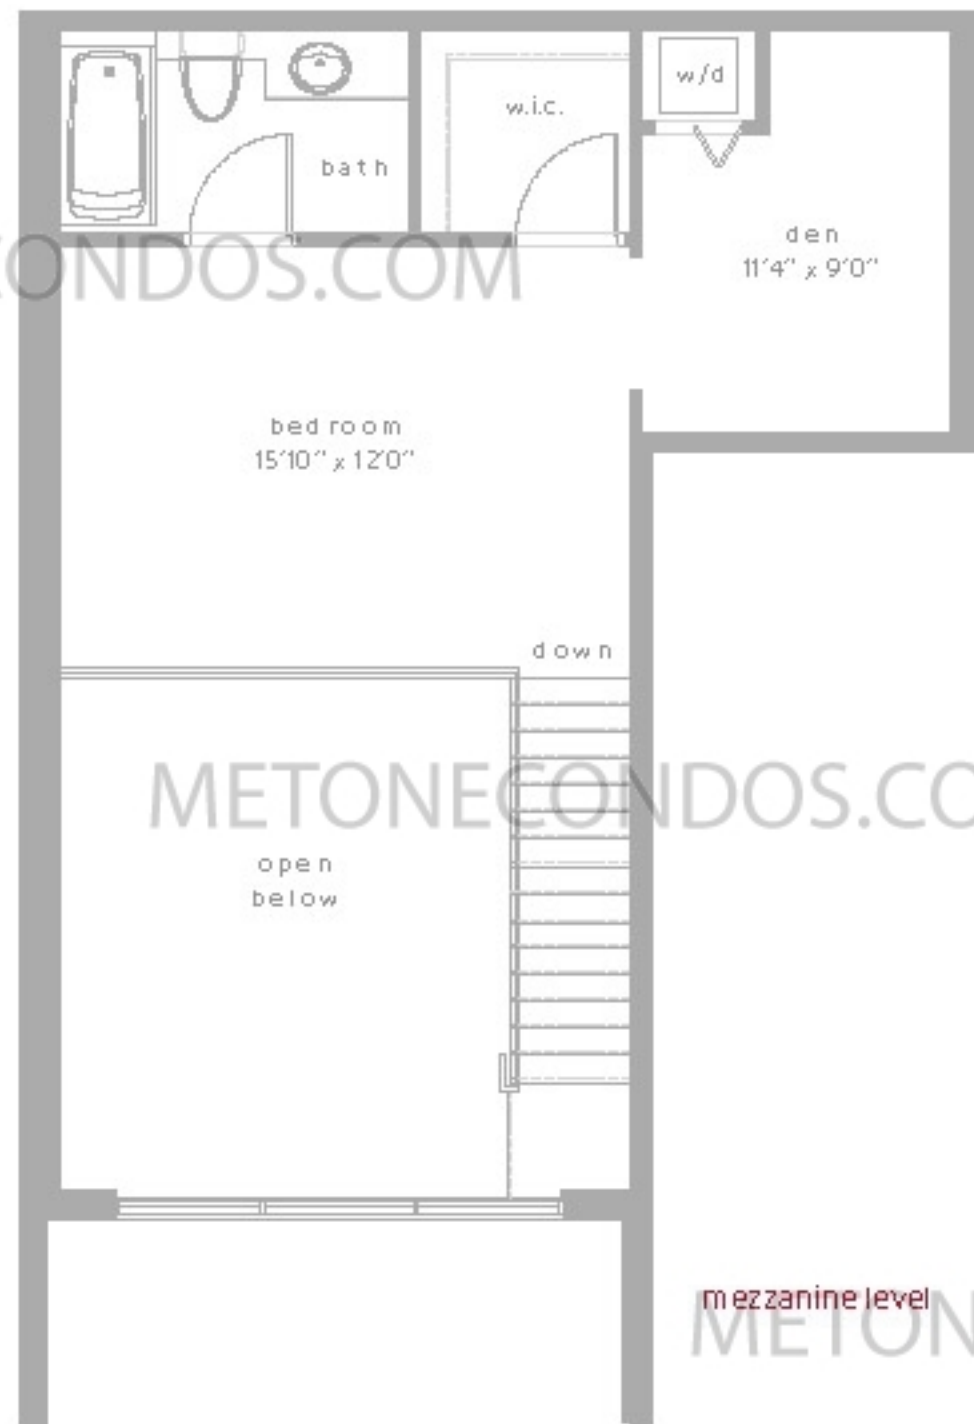

flat level

mezzanine level

loft residences

loft e  
1 bed & 1-1/2 bath + den

residence	886 sq.ft.	82.3 m <sup>2</sup>
terrace	110 sq.ft.	10.2 m <sup>2</sup>
total	996 sq.ft.	92.5 m <sup>2</sup>