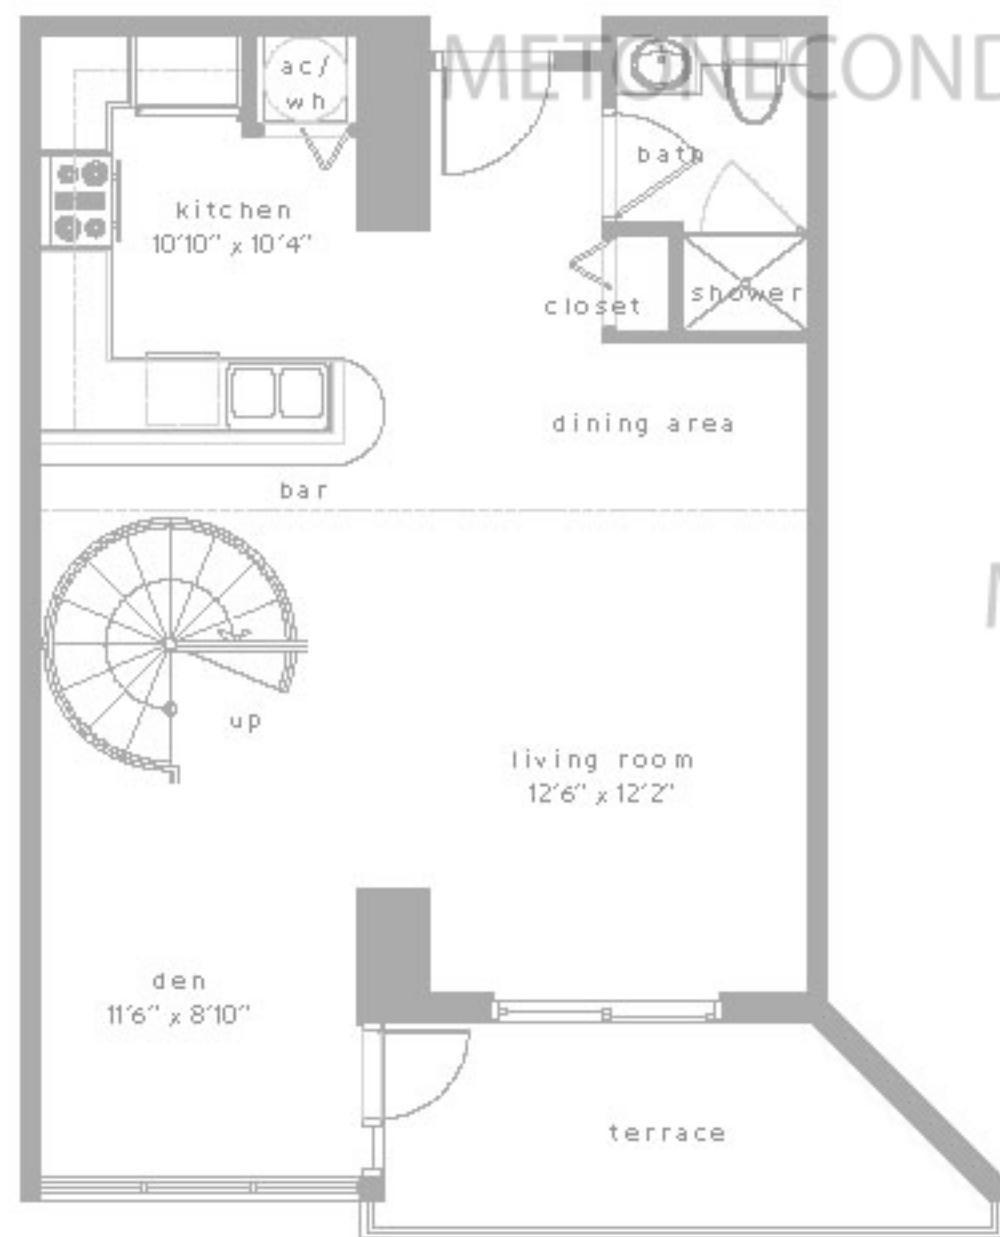

flat level

mezzanine level

loft residences

loft f
1 bed & 2 bath + den

residence	993 sq.ft.	92.3 m ²
terrace	90 sq.ft.	8.4 m ²
total	1083 sq.ft.	100.7 m ²