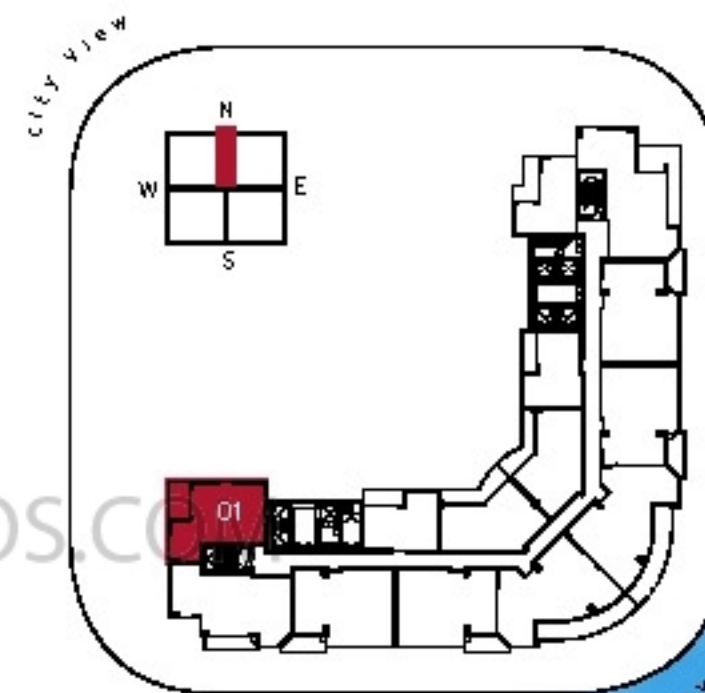

tower residences
unit c
1 bed & 1-1/2 bath

residence	897 sq.ft.	83.3 m ²
terrace	120 sq.ft.	11.2 m ²
total	1017 sq.ft.	94.5 m²

biscayne bay