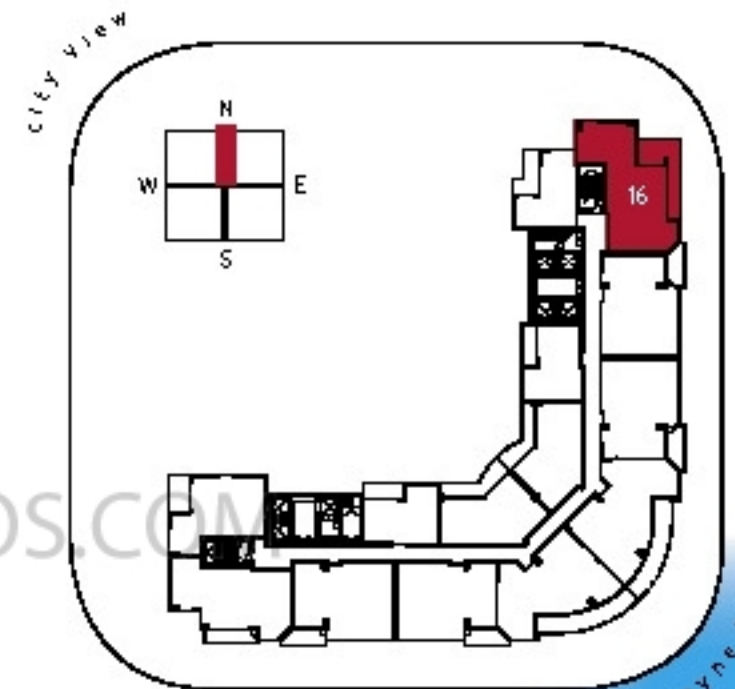

tower residences
unit h
2 bed & 2 bath

residence	1268 sq.ft.	117.8 m ²
terrace	247 sq.ft.	22.9 m ²
total	1515 sq.ft.	140.7 m²

Biscayne Bay